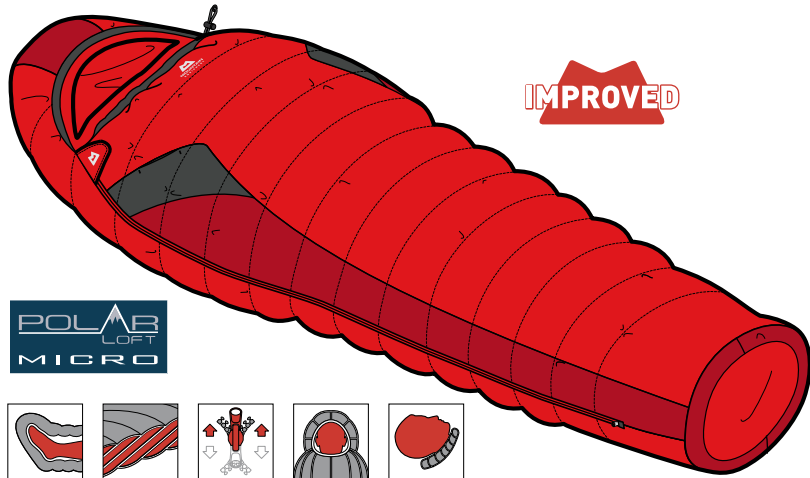

SYNTHETIC SLEEPING BAGS - STARLIGHT RANGE

Light, pack-able and proven to keep you warm. Aimed squarely at the recreational outdoor enthusiast in need of a bag with a visibly smaller pack-size, noticeably less weight and guaranteed performance.

Summary

- Polarloft® Micro insulation is warmer for less weight
- Lightweight Honeycomb nylon outer fabric panels with DWR finish
- Ultrasoft nylon lining is lightweight and durable
- Supplied with lightweight compression sac

Key Features

- Shingle Construction retains more heat without cold spots
- Lightweight and soft inner lining
- Revised anatomical hood with HALO baffle to prevent cold spots around head
- Sharks Toe Foot-piece
- Full-length 2 way side zip with anti-snap baffle
- Glow-in-the-dark zips
- Valuables Pocket